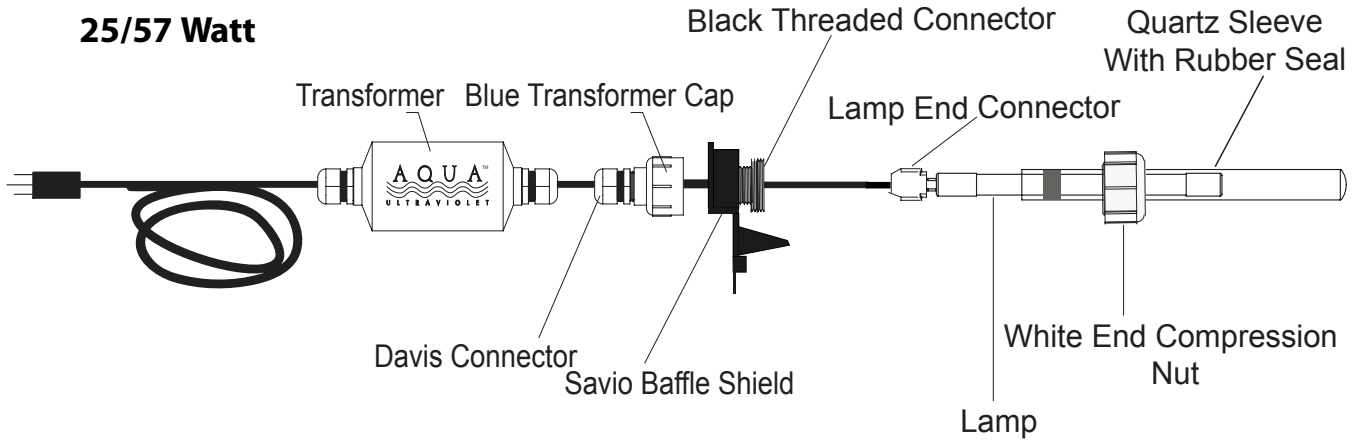

# SKIMMER UV REPLACEMENT PARTS

## 15 Watt

## 25/57 Watt

PART #	DESCRIPTION
A10015	15 Watt Quartz Sleeve with Rubber Seal
A10025	25 Watt Quartz Sleeve with Rubber Seal
A10057	57 Watt Quartz Sleeve with Rubber Seal
A20015	15 Watt Lamp
A20025	25 Watt Lamp
A20057	57 Watt Lamp
A30070	15 Watt Transformer
A30071	25 Watt Transformer
A30072	57 Watt Transformer
A40247	White End Compression Nut
A40004	Rubber Seal
A40108	Black Threaded Connector
A40248	15 Watt Savio Disk
A40249	Screw for Savio Disk
A40002	Lamp End Connector
A40109	Davis Connector
A40023	Transformer Blue Cap Clear