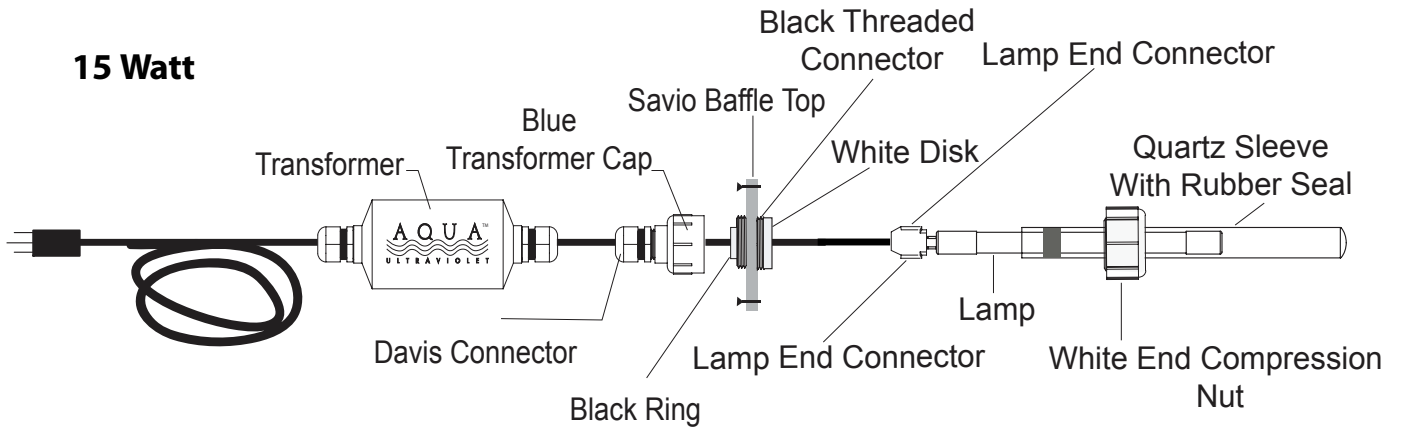

# SKIMMER UV REPLACEMENT PARTS

## 15 Watt

## 25/57 Watt

PART #	DESCRIPTION
A10015	15 Watt Quartz Sleeve with Rubber Seal
A10025	25 Watt Quartz Sleeve with Rubber Seal
A10057	57 Watt Quartz Sleeve with Rubber Seal
A20015	15 Watt Lamp
A20025	25 Watt Lamp
A20057	57 Watt Lamp
A30070	15 Watt Transformer
A30071	25 Watt Transformer
A30072	57 Watt Transformer
A40247	White End Compression Nut
A40004	Rubber Seal
A40108	Black Threaded Connector
A40248	15 Watt Savio Disk
A40249	Screw for Savio Disk
A40002	Lamp End Connector
A40109	Davis Connector
A40023	Transformer Blue Cap Clear